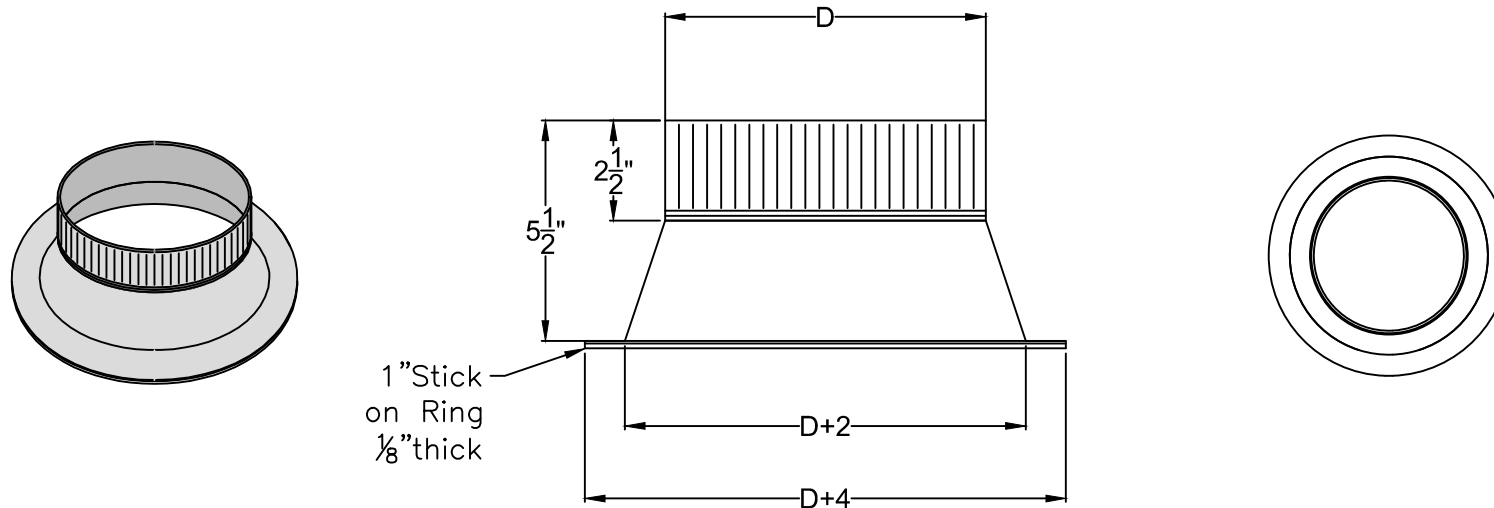

Conical take-off

#M26CoGaT

- Specifications:
- Galvanized Steel
 - 26 gage body
 - 1" stick-ring, $\frac{1}{8}$ " thick