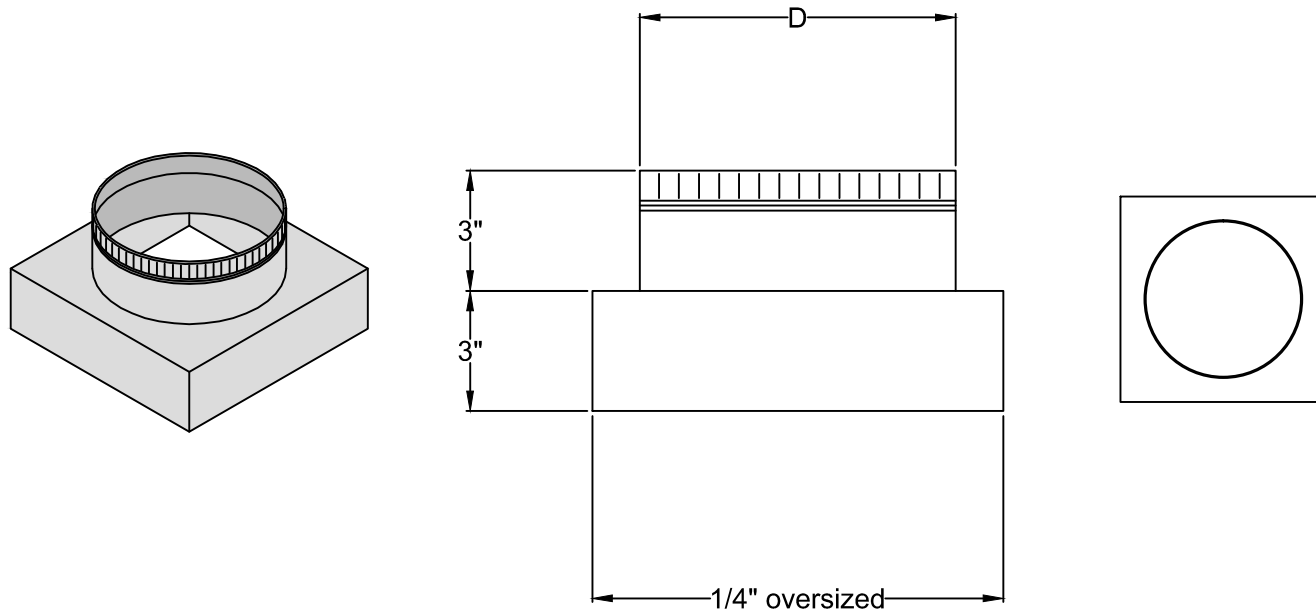

Square to Round Box

#GRDBo26

- Specifications:
- Galvanized Steel
 - 26 gage body ($\frac{1}{4}$ " oversized)
 - 26 gage collar
 - 3" deep