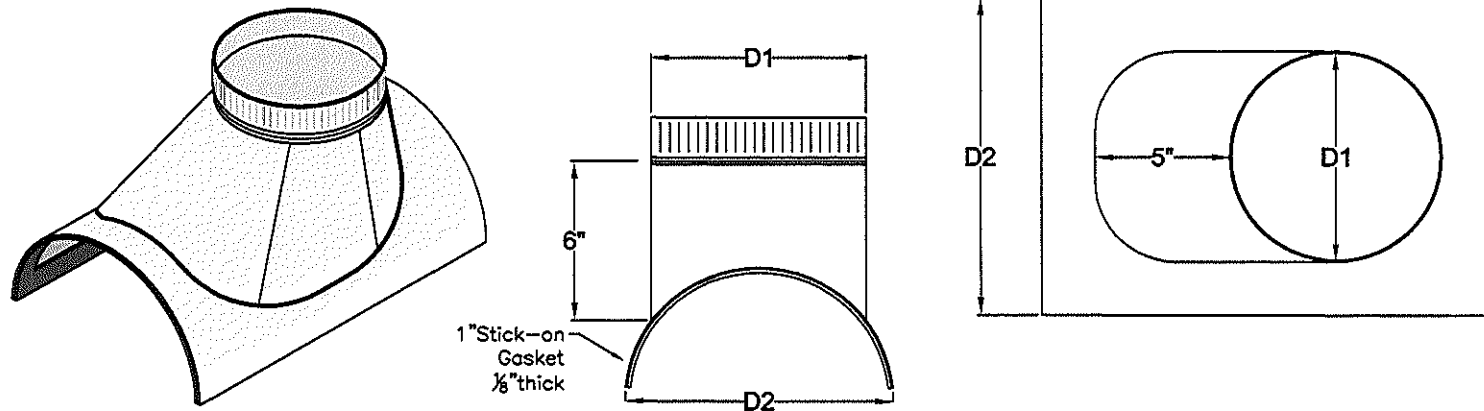

# Boot Saddle Take-off

# #M2626BoSaGaT

- Specifications:
- Galvanized Steel
  - 26 gage body/26 gage blade
  - 1" stick-on gasket,  $\frac{1}{8}$ " thick